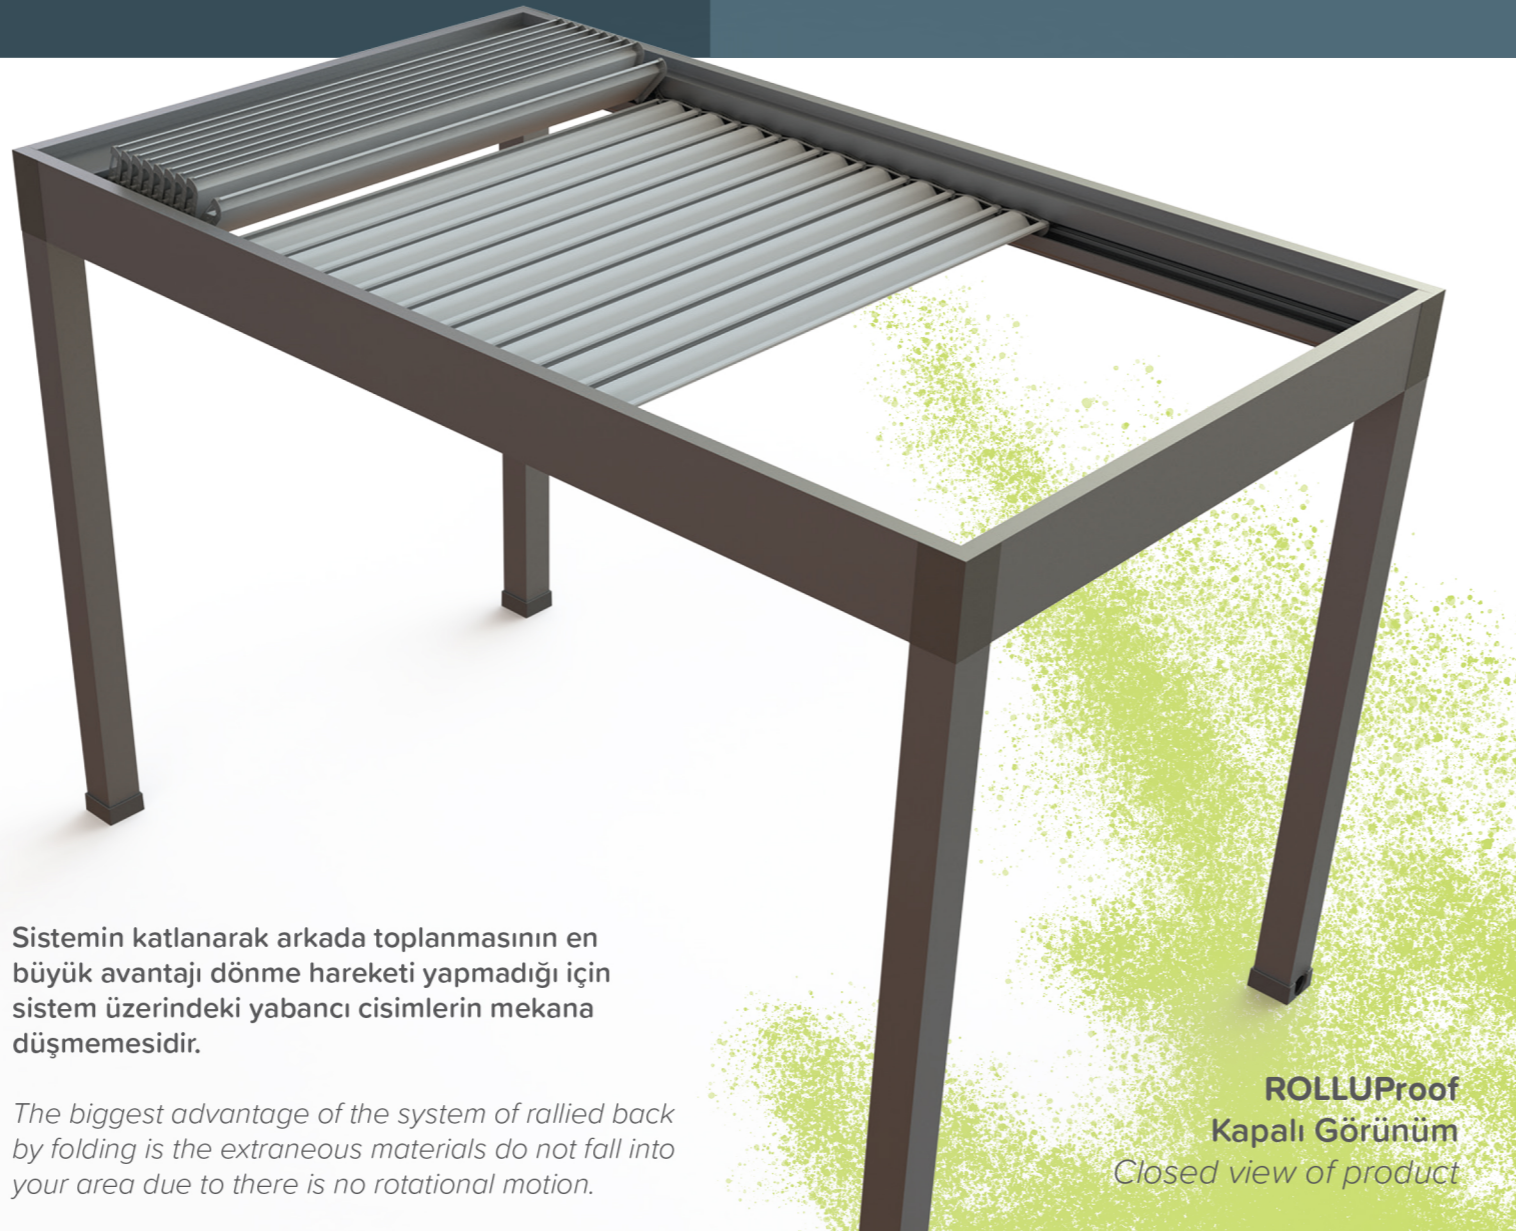

ROLLUProof Aluminium panel system that it's design patent of belongs to our company has a structure that can be rallied to the back as 68 percent by be folding which this way it provides air circulation of your spaces.

Eliptik tasarımı sayesinde dışarıdan gelen yaprak vb. yabancı cisimlerin mekana düşmesini engeller.

It has elliptical desing that prevent something like leaf etc. fall into your area from outside.

Taşıyıcı görevindeki dikmeler, içindeki gizli oluklar sayesinde suyu tahliye etmeye yardımcı olur.

Thanks to the hidden gutters that is in carrier (strucrer) column in the front, water outlet is done.

ROLLUProof
Açık Görünüm
Opened view of product

Sistemin katlanarak arkada toplanmasının en büyük avantajı dönme hareketi yapmadığı için sistem üzerindeki yabancı cisimlerin mekana düşmemesidir.

The biggest advantage of the system of rallied back by folding is the extraneous materials do not fall into your area due to there is no rotational motion.

ROLLUProof
Kapalı Görünüm
Closed view of product